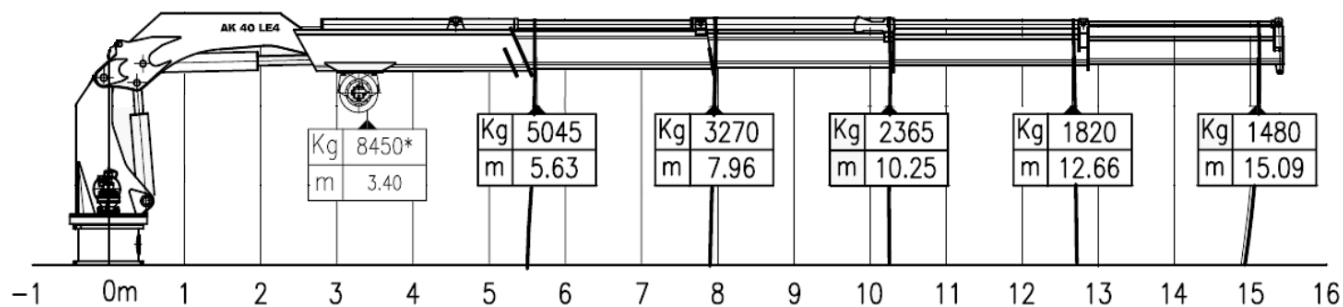

I&M

industrial & marine winch hire

**Winches, power packs and cranes
for every need.**

8.5 TONNE MARINE CRANE (IM-AK40LE4-001)

- HS MARINE BUILT AK 40 LE4 TELESCOPIC/KNUCKLE TYPE CRANE WITH TELESCOPIC BOOM.
- LIFTING CAPACITY 8450KG @ 6.40M, 1480KG @ 15.09METRES.
- SUPPLIED WITH RADIO REMOTE CONTROL AND DISTRIBUTER BOX. MANUAL CONTROLS FIXED ON SEAT CONSOLE.
- FULLY FOLDABLE FOR SAFE SECURE STORAGE WHEN SPACE IS LIMITED.
- ARTICULATED BOOM WITH THE DEXTERITY FOR SAFE AND ACCURATE MATERIAL HANDLING.