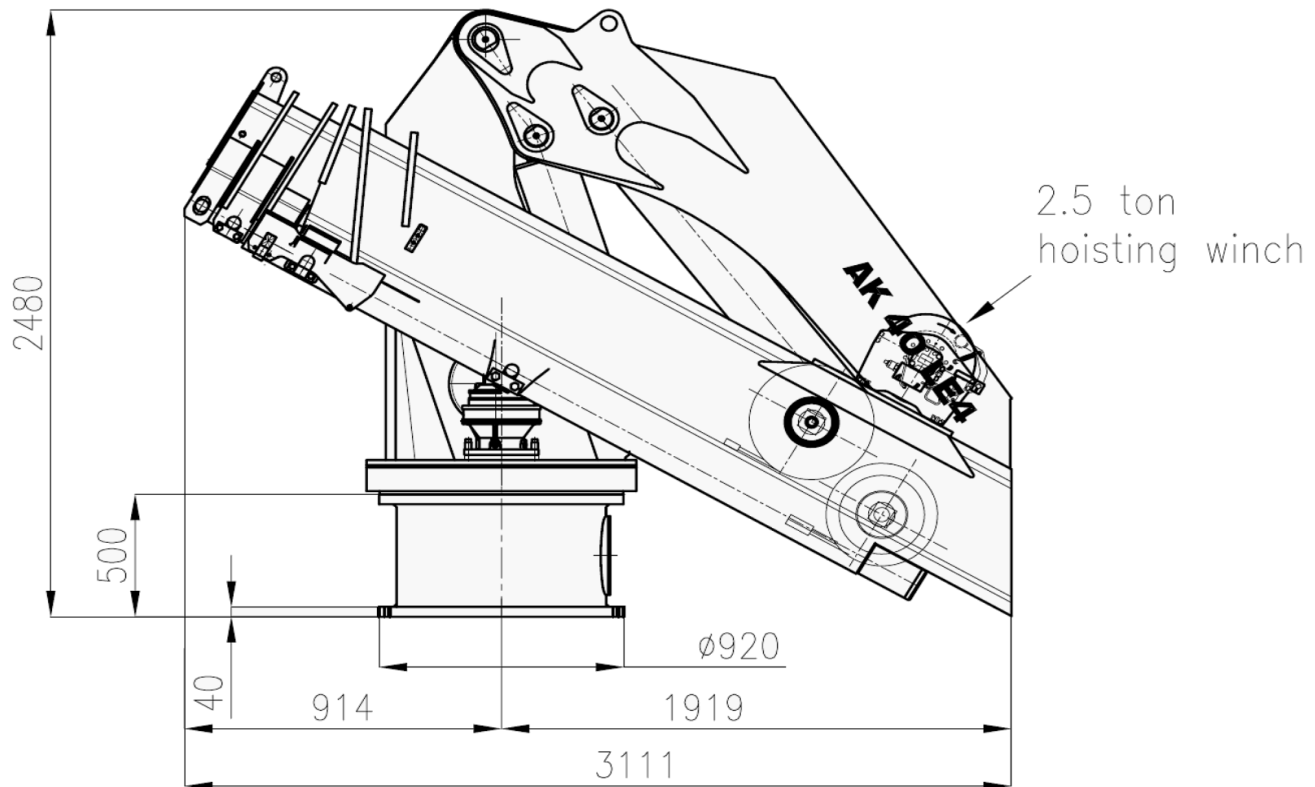

I&M

industrial & marine winch hire

**Winches, power packs and cranes
for every need.**

8.5 TONNE MARINE CRANE (IM-AK40LE4-001)

- HS MARINE BUILT AK 40 LE4 TELESCOPIC/KNUCKLE TYPE CRANE WITH TELESCOPIC BOOM.
- LIFTING CAPACITY 8450KG @ 6.40M, 1480KG @ 15.09METRES.
- SUPPLIED WITH RADIO REMOTE CONTROL AND DISTRIBUTER BOX. MANUAL CONTROLS FIXED ON SEAT CONSOLE.
- FULLY FOLDABLE FOR SAFE SECURE STORAGE WHEN SPACE IS LIMITED.
- ARTICULATED BOOM WITH THE DEXTERITY FOR SAFE AND ACCURATE MATERIAL HANDLING.